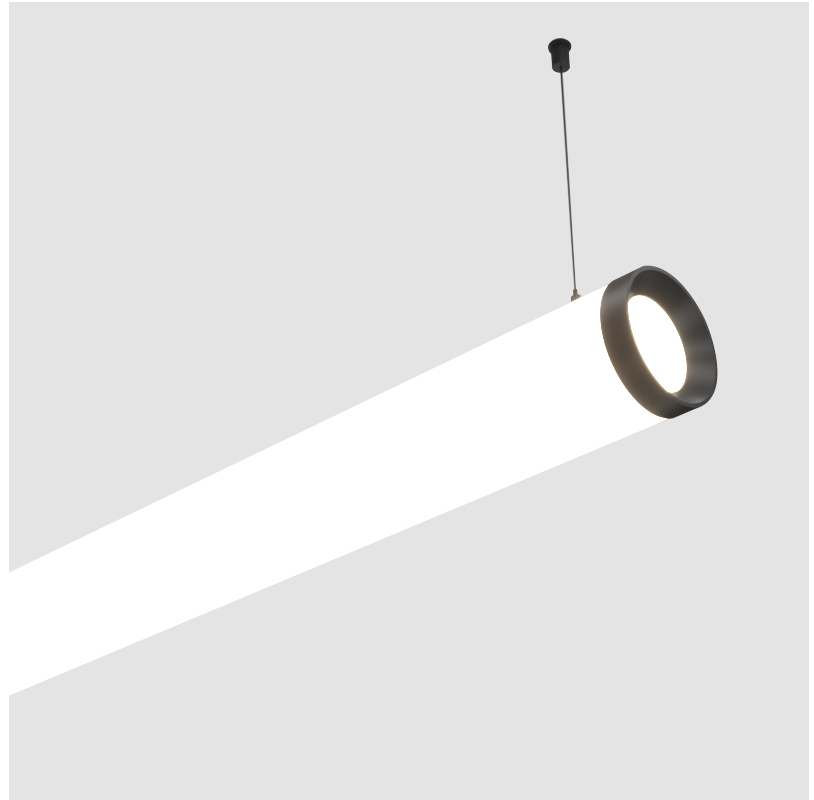

GENERAL

Series: Bunga Plus
Brand: Prolicht
Division: Architectural
Mounting Type: Suspension
Mounting Location: Ceiling
Subcategory: Profile

PHYSICAL

Shape: Cylinder
Length (mm): 1218
Length (in): 47 ¹⁵/₁₆
Width (mm): 115
Width (in): 4 1/2
Height (mm): 115
Height (in): 4 1/2
Max. Overall Height (mm): 2115
Max. Overall Height (in): 83 1/4
Light Distribution: Omnidirectional
Weight (kg): 4.309
Weight (lbs): 9.499
Diffuser: PMMA - Opal
Fixture Finish: SSR / BKV / CWI / CRY / HAB / UFT / ITA / RUA / FTG / MYG / LOD / PUS / FRO / FUP / KIA / POP / BLS / SPG / MEY / GOH / GUM / CHC / COM / ABZ / JAG / OBR / MOS / ROR
Fixture Material: Aluminum
Cable Details: 2000mm or 6000mm Transparent Cable
Upon Request: Cable colour - White / Black / Orange / Red

ELECTRICAL

Lamp Type: LED (Zhaga Standard)
Input Wattage (W): 20
Total Output Wattage (W): 16 / 12.8 (3500K)
Dimming: Non-Dimming / Phase Dimming (120Vac only) / 0-10V Dimming
Driver Included: Yes
Driver Location: Integrated
Driver Type: Constant Current - 120 / 277Vac
Driver Class: Class 2
Input Voltage (V): 120 - 277
Constant Current (MA): 350 / 400 (3500K)

LED

Color Temperature (*K): 3000 / 3500 / 4000
Max. Delivered Lumen (lm): 2210 / 2293 / 2340
CRI: >80 CRI
Lamp Life (hrs): 50000

OPTICAL

RATINGS AND CERTIFICATIONS

Certified By: Certified for North American Standards
IP rating: IP20